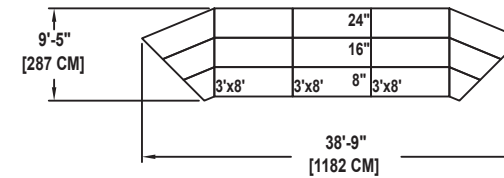

SEATED CHORAL RISER SET

NO. 515

SEATING CAPACITY NOT USING THE FLOOR, 48.

SEATING CAPACITY WITH ONE ROW ON THE FLOOR, 60

SEATING CAPACITY IS BASED ON 26" CHAIR SPACING.

Wenger®

C O R P O R A T I O N

WINGED SHAPE