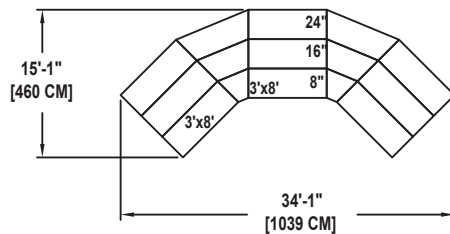

SEATED CHORAL RISER SET

NO. 515

SEATING CAPACITY NOT USING THE FLOOR, 48.

SEATING CAPACITY WITH ONE ROW ON THE FLOOR, 60

SEATING CAPACITY IS BASED ON 26" CHAIR SPACING.

Wenger®

C O R P O R A T I O N

WINGED SHAPE

ARC SHAPE

Wenger

JRCLANCY

GEARBOSS

Drawing 100A311_A
Sheet 41 of 44

MUSIC EDUCATION AND PERFORMING ARTS

Owatonna Office: Phone 800.4WENGER (493-6437) Worldwide +1.507.455.4100 | Parts & Service 800.887.7145 | wengercorp.com | 555 Park Drive, PO Box 448 | Owatonna | MN 55060-0448